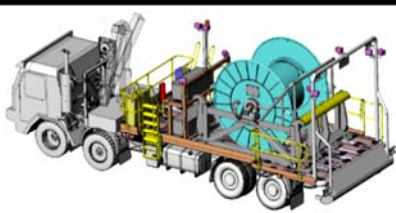

JSIS Designed & Manufactured

Fitted to a range of trucks, including Off-road vehicles.
CCTV reel mounted camera's.
Automated lubrication system.
In-cab monitoring .
Heavy Duty Construction.

Cable Reelers designed to suit Mining House, BHP Billiton & Peabody Energy for varying sites.
Each fabricated to meet individual mine site requirements and specifications.