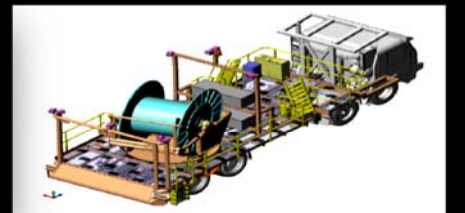

JSIS Designed & Manufactured

Fitted to a range of trucks, including Off-road vehicles.
CCTV reel mounted camera's.
Automated lubrication system.
In-cab monitoring .
Heavy Duty Construction.

Cable Reelers designed to suit Mining House, BHP Billiton & Peabody Energy for varying sites.
Each fabricated to meet individual mine site requirements and specifications.