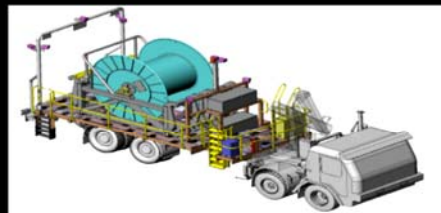

JSIS Designed & Manufactured

Fitted to a range of trucks, including Off-road vehicles.
CCTV reel mounted camera's.
Automated lubrication system.
In-cab monitoring .
Heavy Duty Construction.

Cable Reelers designed to suit Mining House, BHP Billiton & Peabody Energy for varying sites.
Each fabricated to meet individual mine site requirements and specifications.